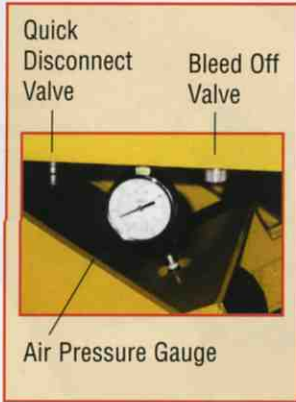

# ERGO SELF LEVELLER

450-4,500 LBS

Pressure Gauge  
Quick Disconnect and  
manual bleed off valve

**Total Height Available**  
Weight on Unit vs P.S.I. (in inches)

WEIGHT (LBS)	TOTAL HEIGHT		
	at 100 P.S.I.	at 80 P.S.I.	at 60 P.S.I.
0	33	33	33
250	30	28.5	27
500	28.25	26.75	25
1000	27	26	23.5
1500	26	25	22.75
2000	24.25	23.25	20.75
3000	19.25	17.75	15.25
4000	13.5	12.5	10.25
4500	10.5	9	9

NOTE: All total heights have a tolerance between +/- .25".