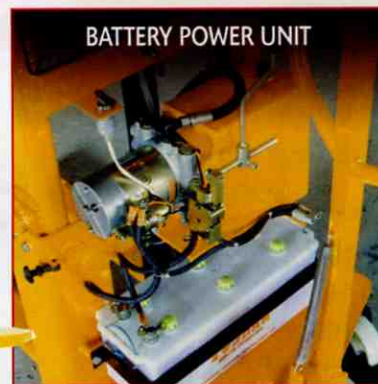

# BATTERY STACKERS

2,200 LBS

SBS

BS

BATTERY POWER UNIT

- High quality power pack with maintenance free battery
- Faster, effortless lifting
- Very maneuverable

**CAPACITY**

- 2200 lbs.

**LIFT HEIGHT**

- 63"/96"/112"/122"/130"

**LOWERED HEIGHT**

- 3.6" Fixed Forks - over arm version
- 24" adjustable forks

**SAFETY**

- Brake on caster

**POWER**

- D/C 12v Battery with Built In charger