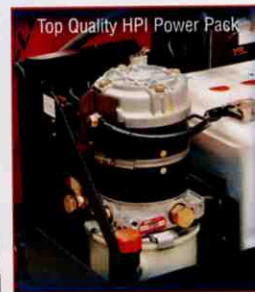

Front Support Legs

- Ideal for loading and unloading of skids or containers
- Quick lift for loads under 330 lbs.
- Normal lift for loads over 330 lbs. capacity
- Front support legs with adjustable stabilizers that contact the floor when forks are 16.5" above the floor
- Telescopic cylinder gives better safer lines

CAPACITY

- 2,200/3,300 lbs.

LIFT HEIGHT

- 32"

LOWERED HEIGHT

- 3.4"

FORK DIMENSIONS

- 21" or 27" wide x 45" long

SAFETY

- Front support legs and adjustable stabilizers contacts floor automatically at 16.5"

POWER SUPPLIES

- Hand Pump
- D/C 12v battery

OPTIONS

- Platforms available

HAND PUMP SKID LIFTS (HPSL)

MODEL NO.	CAPACITY (LBS.)	WEIGHT LIFT/STROKE	LIFT HEIGHT (IN.)	MIN. FORK HEIGHT (IN.)	O.A. FORK WIDTH (IN.)	O.A. FORK LENGTH (IN.)	LOAD WHEEL	STEERING WHEEL	WEIGHT (LBS.)
HAND PUMP SKID LIFTS									
HPSL22	2200	up to 330 lbs. - 1"/stroke	32	3.4	21 or 27	45	2.75" DIA.	6"	246
HPSL33	3300	330 lbs.+ - .41"/stroke	32	3.4	21 or 27	45	2.75" DIA.	6"	275

BATTERY SKID LIFTS (BPSL)

MODEL NO.	CAPACITY (LBS.)	BATTERY	LIFT HEIGHT (IN.)	MIN. FORK HEIGHT (IN.)	O.A. FORK WIDTH (IN.)	O.A. FORK LENGTH (IN.)	LOAD WHEEL	STEERING WHEEL	WEIGHT (LBS.)
BATTERY SKID LIFTS									
BPSL22	2200	12V	32	3.4	21 or 27	45	2.75" DIA.	6"	323
BPSL33	3300	12V	32	3.4	21 or 27	45	2.75" DIA.	6"	345