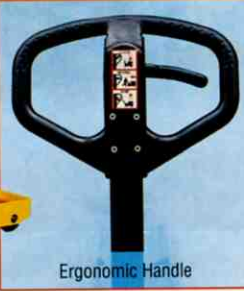

CAPACITY

- 2,200 lbs.

LIFT HEIGHT

- 11"

LOWERED HEIGHT

- 3.4"

FORK DIMENSIONS

- 22" wide x 32" long

SAFETY

- Brake and foot protector on swivel caster

POWER SUPPLIES

- Hand Pump

HAND PUMP LIFT TILTER (TRH)

MODEL NO.	CAPACITY (lbs.)	VERTICAL LIFT HEIGHT (IN.)	TILT ANGLE	MIN. FORK HEIGHT (IN.)	O.A. FORK LENGTH (IN.)	O.A. FORK WIDTH (IN.)	WIDTH BETWEEN FORKS (IN.)	LOAD WHEEL	STEERING WHEEL	WEIGHT (LBS.)
HAND PUMP LIFT TILTER										
TR22H	2200	11"	0-90	3.4	32	22	9.2	3.2" DIA.	6"	392