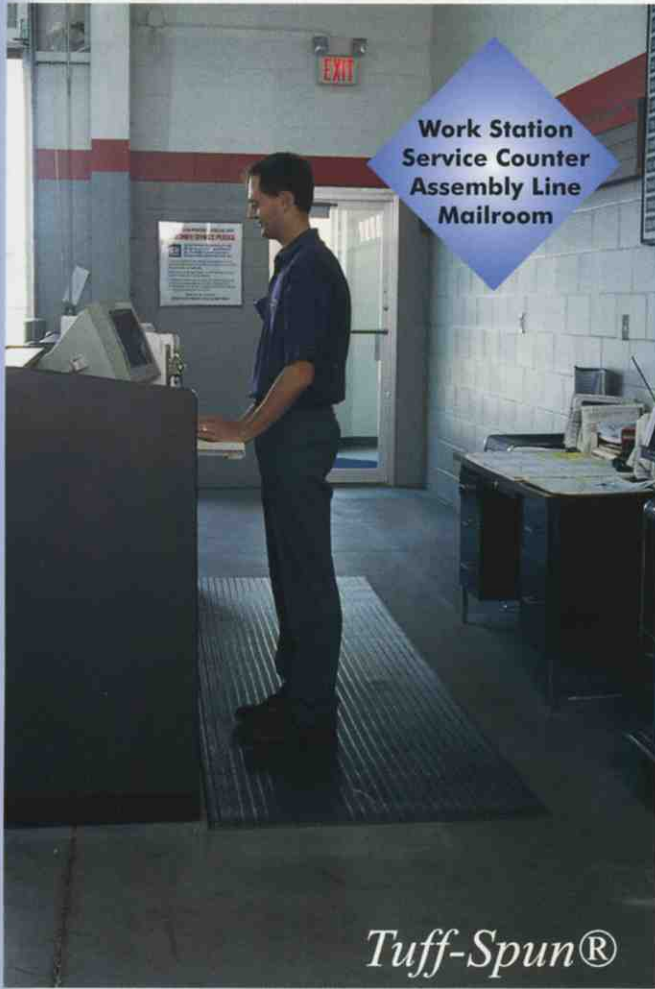

The Tuff-Spun® Family Rolls

CONSTRUCTION:

- Closed cell vinyl sponge.
- Bevelled edges to reduce trip hazards.
- Available in a non-directional pebble surface or traditional ribbed surface.
- Available in four thicknesses:
 - 1/8" - ribbed surface only
 - 1/4" - ribbed and pebble surfaces
 - 3/8" - ribbed and pebble surfaces
 - 5/8" - ribbed surface only (Super Sponge)
- Colour availability: black, brown or gray