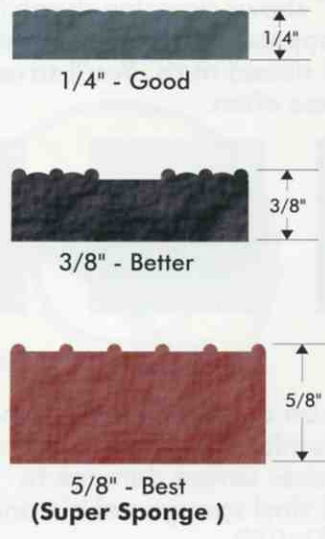

The Tuff-Spun® Family Rolls

CONSTRUCTION:

- Closed cell vinyl sponge.
- Bevelled edges to reduce trip hazards.
- Available in a non-directional pebble surface or traditional ribbed surface.
- Available in four thicknesses:
 - 1/8" - ribbed surface only
 - 1/4" - ribbed and pebble surfaces
 - 3/8" - ribbed and pebble surfaces
 - 5/8" - ribbed surface only (Super Sponge)
- Colour availability: black, brown or gray

| Anti-Fatigue Good | Wear Resistance Good | Slip Resistance Good |
|----------------------------|-------------------------|-------------------------|
| Standard Roll Sizes | | |
| 1/8" | 1/4" | 1/4" |
| 2' x 60' | 2' x 60' | 2' x 60' |
| 3' x 60' | 3' x 60' | 3' x 60' |
| 4' x 60' | 4' x 60' | 4' x 60' |
| | 6' x 60' | 6' x 60' |
| | | 5/8" |
| | | 2' x 30' |
| | | 3' x 30' |
| | | 4' x 30' |
| | | 6' x 30' |

Super Foot-Lover™

Foot-Lover™

Checkout-Cashier
Bank Teller
Packing Station
Mailroom
Assembly Area

Black

Brown

Gray

| Anti-Fatigue Good | Wear Resistance Good | Slip Resistance Good |
|----------------------|-------------------------|-------------------------|
| Standard Mat Sizes | | |
| 3/8" Footlover | | 5/8" Super Foot Lover |
| 27" x 36" | | 2' x 3' 3' x 4' |
| 27" x 60" | | 3' x 5' 3' x 6' |
| 36" x 60" | | 4' x 6' |