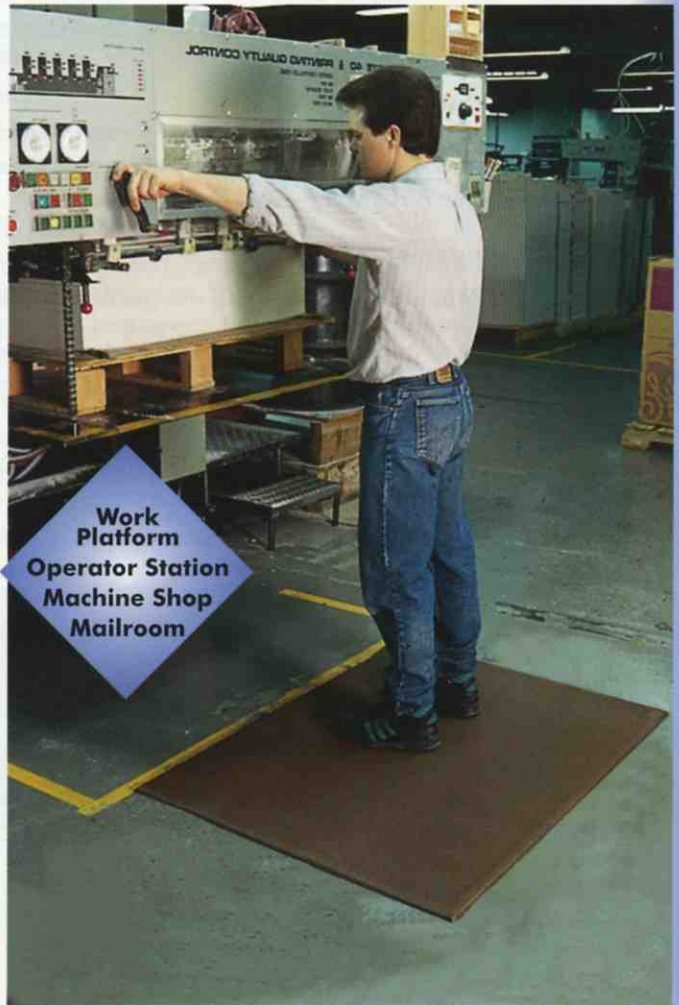

The Tuff-Spun® Family Rolls

CONSTRUCTION:

- Closed cell vinyl sponge.
- Bevelled edges to reduce trip hazards.
- Available in a non-directional pebble surface or traditional ribbed surface.
- Available in four thicknesses:
 - 1/8" - ribbed surface only
 - 1/4" - ribbed and pebble surfaces
 - 3/8" - ribbed and pebble surfaces
 - 5/8" - ribbed surface only (Super Sponge)
- Colour availability: black, brown or gray

Super Foot-Lover™

Foot-Lover™

Checkout-Cashier
Bank Teller
Packing Station
Mailroom
Assembly Area

Black

Brown

Gray

| Anti-Fatigue Good | Wear Resistance Good | Slip Resistance Good |
|----------------------|-------------------------|-------------------------|
| Standard Mat Sizes | | |
| 3/8" Footlover | | 5/8" Super Foot Lover |
| 27" x 36" | | 2' x 3' 3' x 4' |
| 27" x 60" | | 3' x 5' 3' x 6' |
| 36" x 60" | | 4' x 6' |