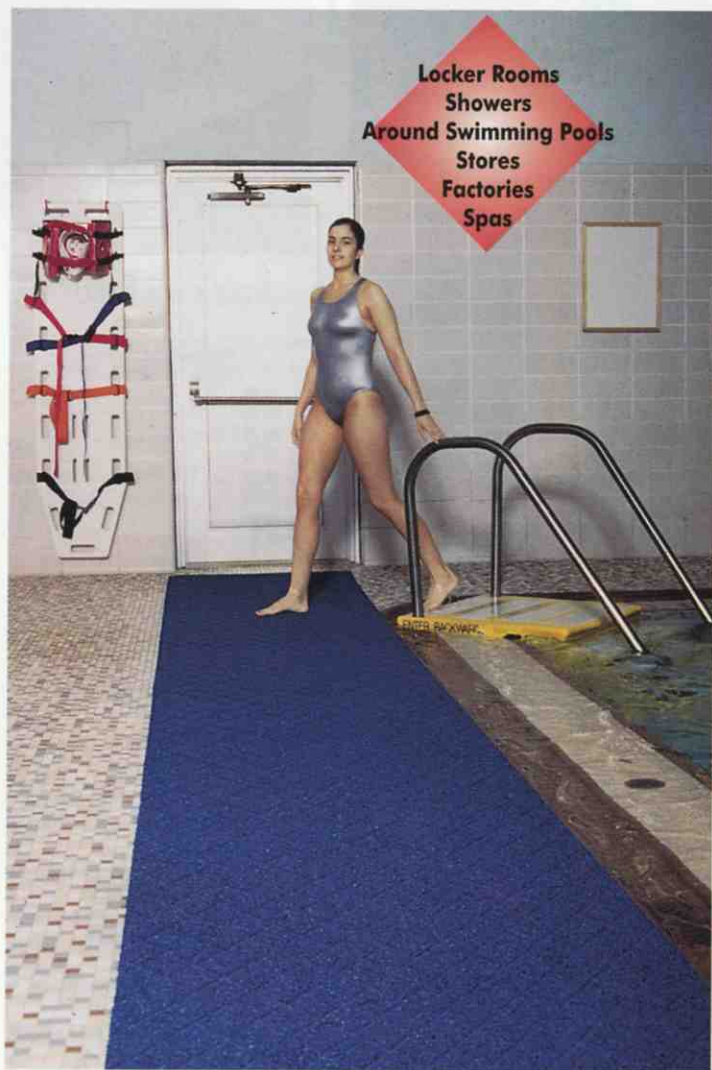

DRAIN-THROUGH MATTING

Locker Rooms
Showers
Around Swimming Pools
Stores
Factories
Spas

Light Duty

Backed only: 3/8" thick, 1 yr warranty

Anti-Fatigue
Good

Wear Resistance
Good

Slip Resistance
Best

Standard Sizes

Mats		Rolls	
3' x 5'	4' x 6'	3' x 20'	4' x 20'

Medium Duty

Backed 1/2" thick, 2 yr warranty

Unbacked 3/8" thick, 2 yr warranty

Yellow Bordered Industrial Backed 3/8" thick, 2 yr warranty
2 yr oil resistance guarantee

Yellow Bordered Industrial Unbacked 1/2" thick, 2 yr warranty
2 yr oil resistance guarantee

Anti-Fatigue
Better

Wear Resistance
Better

Slip Resistance
Best

Standard Sizes

Mats	Rolls (backed)	Rolls (unbacked)
3' x 5'	3' x 20'	3' x 20'
4' x 6'	4' x 20'	

Heavy Duty

Backed 4/7" thick, 4 yr warranty

Unbacked 5/8" thick, 3 yr warranty

Yellow Bordered Industrial Backed 5/8" thick, 4 yr warranty
4 yr oil resistance guarantee

Yellow Bordered Industrial Unbacked 4/7" thick, 4 yr warranty
4 yr oil resistance guarantee

Anti-Fatigue
Best

Wear Resistance
Best

Slip Resistance
Best

Standard Sizes

Mats (backed)		Rolls (backed)	
3' x 5'	4' x 6'	3' x 20'	4' x 20'
Mats (unbacked)		Rolls (unbacked)	
3' x 5'	4' x 6'	3' x 20'	4' x 20'